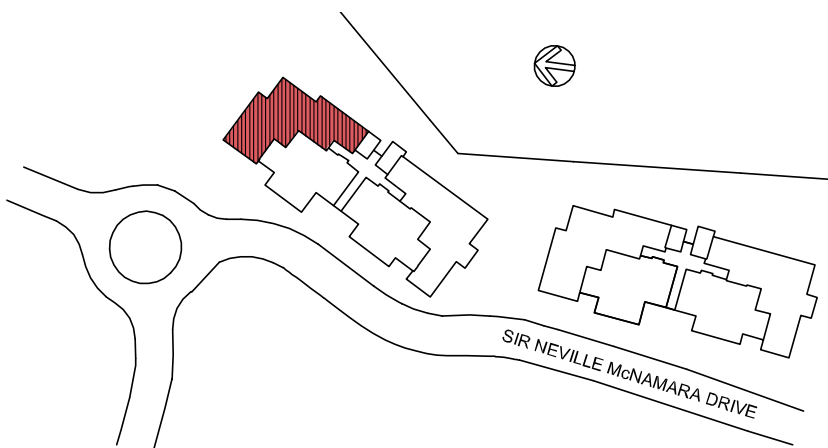

# APARTMENT 001

**ECHOLON**  
AT THE LANDINGS

Scale of plans may vary

TOTAL:	189 sqm
Internal:	134
Courtyard:	51
Planter:	4

This plan is intended as a guide only and has been prepared prior to completion of construction. All plans and measurements are subject to variation and final survey. Prospective residents should undertake their own investigation as to the accuracy of the information provided.

# APARTMENT 004

**ECHOLON**  
AT THE LANDINGS

Scale of plans may vary

<b>TOTAL:</b>	<b>203 sqm</b>
Internal:	140
Courtyard:	56
Planter:	7

This plan is intended as a guide only and has been prepared prior to completion of construction. All plans and measurements are subject to variation and final survey. Prospective residents should undertake their own investigation as to the accuracy of the information provided.