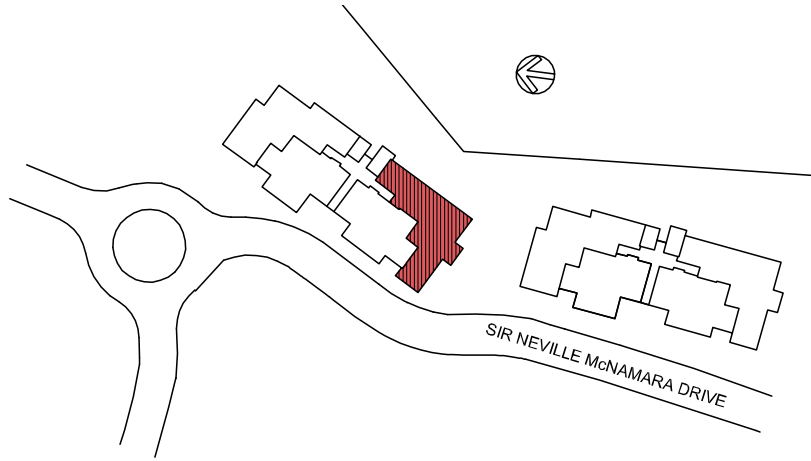

# APARTMENT 001

**ECHOLON**  
AT THE LANDINGS

Scale of plans may vary

TOTAL:	189 sqm
Internal:	134
Courtyard:	51
Planter:	4

This plan is intended as a guide only and has been prepared prior to completion of construction. All plans and measurements are subject to variation and final survey. Prospective residents should undertake their own investigation as to the accuracy of the information provided.

# APARTMENT 104

ECHELON  
AT THE LANDINGS

Scale of plans may vary

TOTAL:	152 sqm
Internal:	141
Balcony:	11

This plan is intended as a guide only and has been prepared prior to completion of construction. All plans and measurements are subject to variation and final survey. Prospective residents should undertake their own investigation as to the accuracy of the information provided.