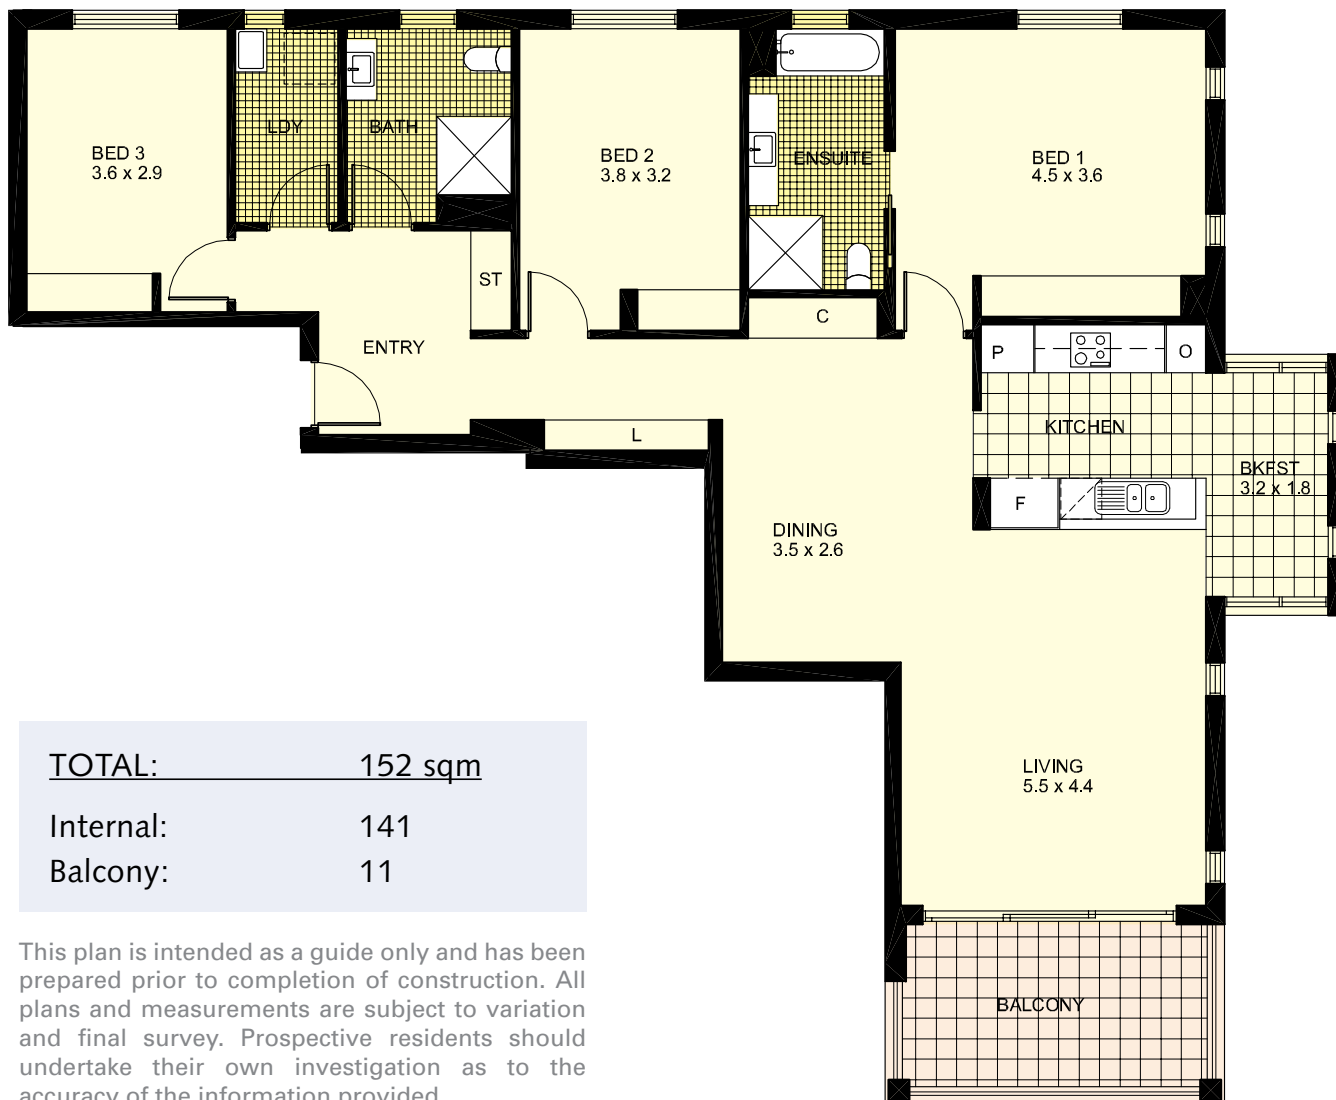

# APARTMENT 001

**ECHOLON**  
AT THE LANDINGS

Scale of plans may vary

TOTAL:	189 sqm
Internal:	134
Courtyard:	51
Planter:	4

This plan is intended as a guide only and has been prepared prior to completion of construction. All plans and measurements are subject to variation and final survey. Prospective residents should undertake their own investigation as to the accuracy of the information provided.

# APARTMENT 004

**ECHOLON**  
AT THE LANDINGS

Scale of plans may vary

<b>TOTAL:</b>	<b>203 sqm</b>
Internal:	140
Courtyard:	56
Planter:	7

This plan is intended as a guide only and has been prepared prior to completion of construction. All plans and measurements are subject to variation and final survey. Prospective residents should undertake their own investigation as to the accuracy of the information provided.

# APARTMENT 101

ECHELON  
AT THE LANDINGS

Scale of plans may vary

TOTAL:	149 sqm
Internal:	134
Balcony:	15

This plan is intended as a guide only and has been prepared prior to completion of construction. All plans and measurements are subject to variation and final survey. Prospective residents should undertake their own investigation as to the accuracy of the information provided.

# APARTMENT 104

ECHELON  
AT THE LANDINGS

Scale of plans may vary

TOTAL:	152 sqm
Internal:	141
Balcony:	11

This plan is intended as a guide only and has been prepared prior to completion of construction. All plans and measurements are subject to variation and final survey. Prospective residents should undertake their own investigation as to the accuracy of the information provided.