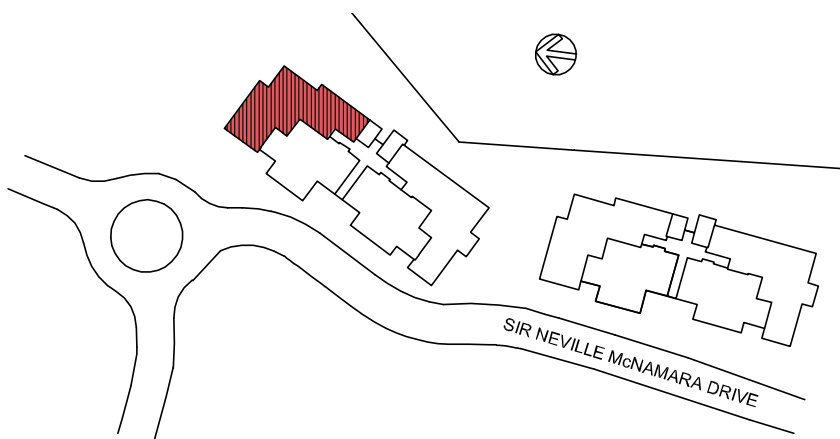

APARTMENT 101

ECHELON
AT THE LANDINGS

Scale of plans may vary

TOTAL:	149 sqm
Internal:	134
Balcony:	15

This plan is intended as a guide only and has been prepared prior to completion of construction. All plans and measurements are subject to variation and final survey. Prospective residents should undertake their own investigation as to the accuracy of the information provided.

440 Bobbin Head Road, North Turramurra NSW 2074
Tel: 1800 72 72 70 website: www.thelandings.com.au