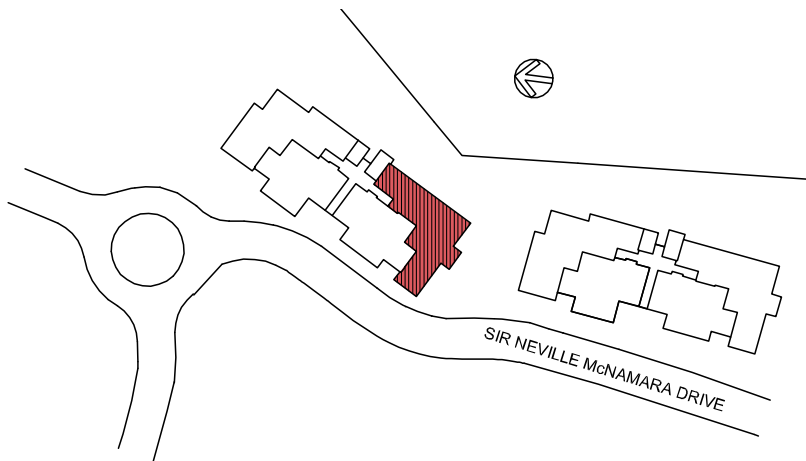

# APARTMENT 001

**ECHOLON**  
AT THE LANDINGS

Scale of plans may vary

TOTAL:	189 sqm
Internal:	134
Courtyard:	51
Planter:	4

This plan is intended as a guide only and has been prepared prior to completion of construction. All plans and measurements are subject to variation and final survey. Prospective residents should undertake their own investigation as to the accuracy of the information provided.

# APARTMENT 004

**ECHOLON**  
AT THE LANDINGS

Scale of plans may vary

<b>TOTAL:</b>	<b>203 sqm</b>
Internal:	140
Courtyard:	56
Planter:	7

This plan is intended as a guide only and has been prepared prior to completion of construction. All plans and measurements are subject to variation and final survey. Prospective residents should undertake their own investigation as to the accuracy of the information provided.

# APARTMENT 101

ECHELON  
AT THE LANDINGS

Scale of plans may vary

TOTAL:	149 sqm
Internal:	134
Balcony:	15

This plan is intended as a guide only and has been prepared prior to completion of construction. All plans and measurements are subject to variation and final survey. Prospective residents should undertake their own investigation as to the accuracy of the information provided.